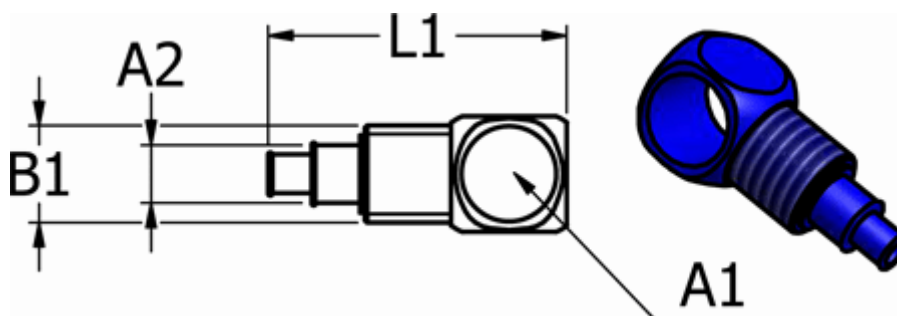

Data Sheet

Article number: 5861312

Description: Push-on fitting POM 13/12, Ø8/6 for thread G 1/8"
swivel, blue

Measures

For hollow screw A1	= 14/11
For hose A2	= 8/6
For nut B1	= 16/13 M12x1
L1	= 33
Thread on hollow screw	= G 1/8"